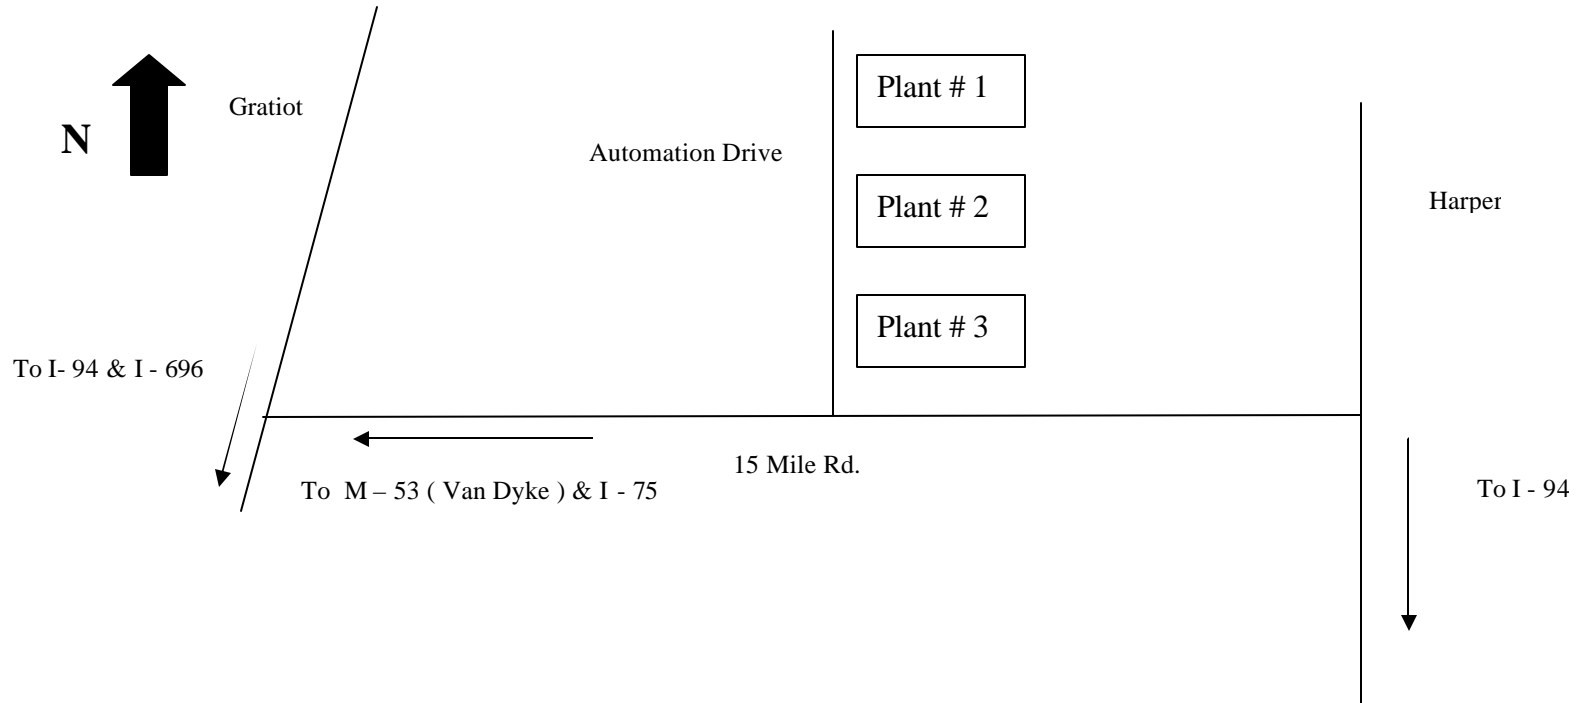

Oakley Industries Clinton Twp. locations

Plant # 1 Corporate offices,
Quality, Laser, Sheet metal, tool
room.
35224 Automation Drive
Clinton Twp., MI. 48035
586-792-1261
Fax 586-792-1332

Plant # 2 Press
35166 Automation Drive
Clinton Twp., MI. 48035
586-792-1261
Fax 586-792-1332

Plant # 3 Plaster / Foundry
N/C Machining
35100 Automation Drive
Clinton Twp., MI. 48035
586-792-1492 Foundry
586-792-7001 N/C Machining